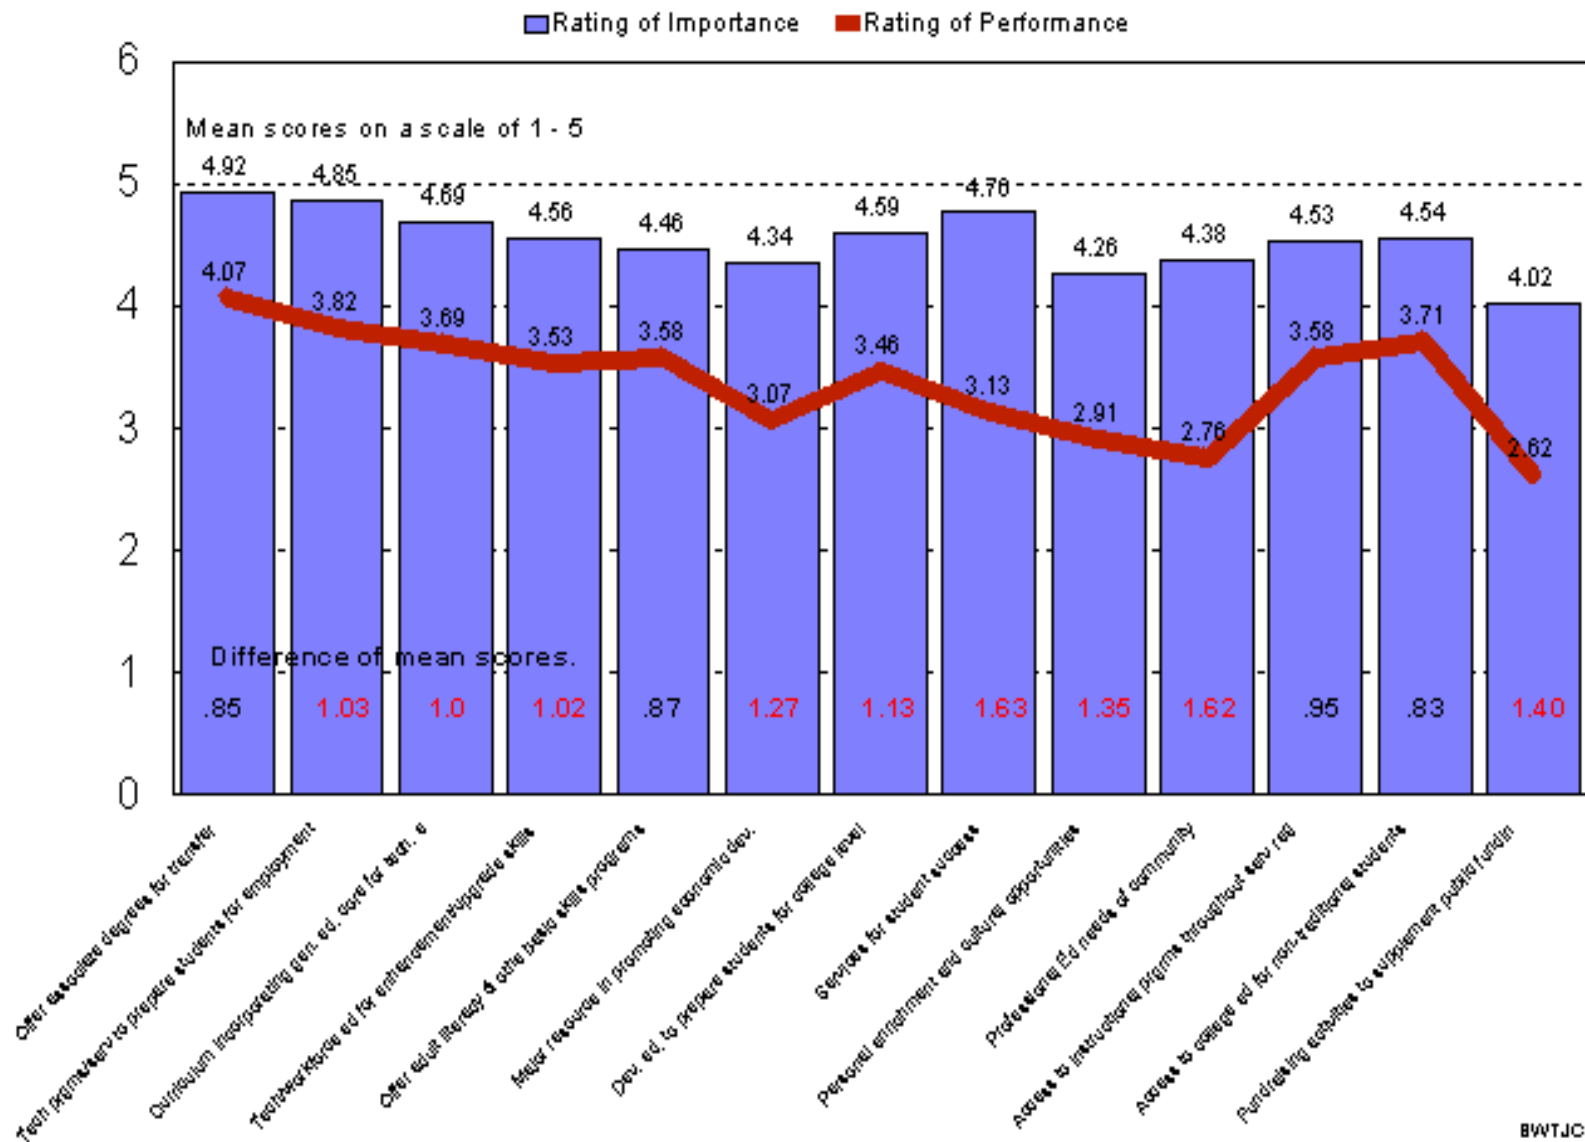

Strategic Planning Survey for Review of SWTJC's Mission

All Responses (N=425)

Strategic Planning Survey for Review of SWTJC's Mission Faculty and Staff Responses (N=144)

Strategic Planning Survey for Review of SWTJC's Mission