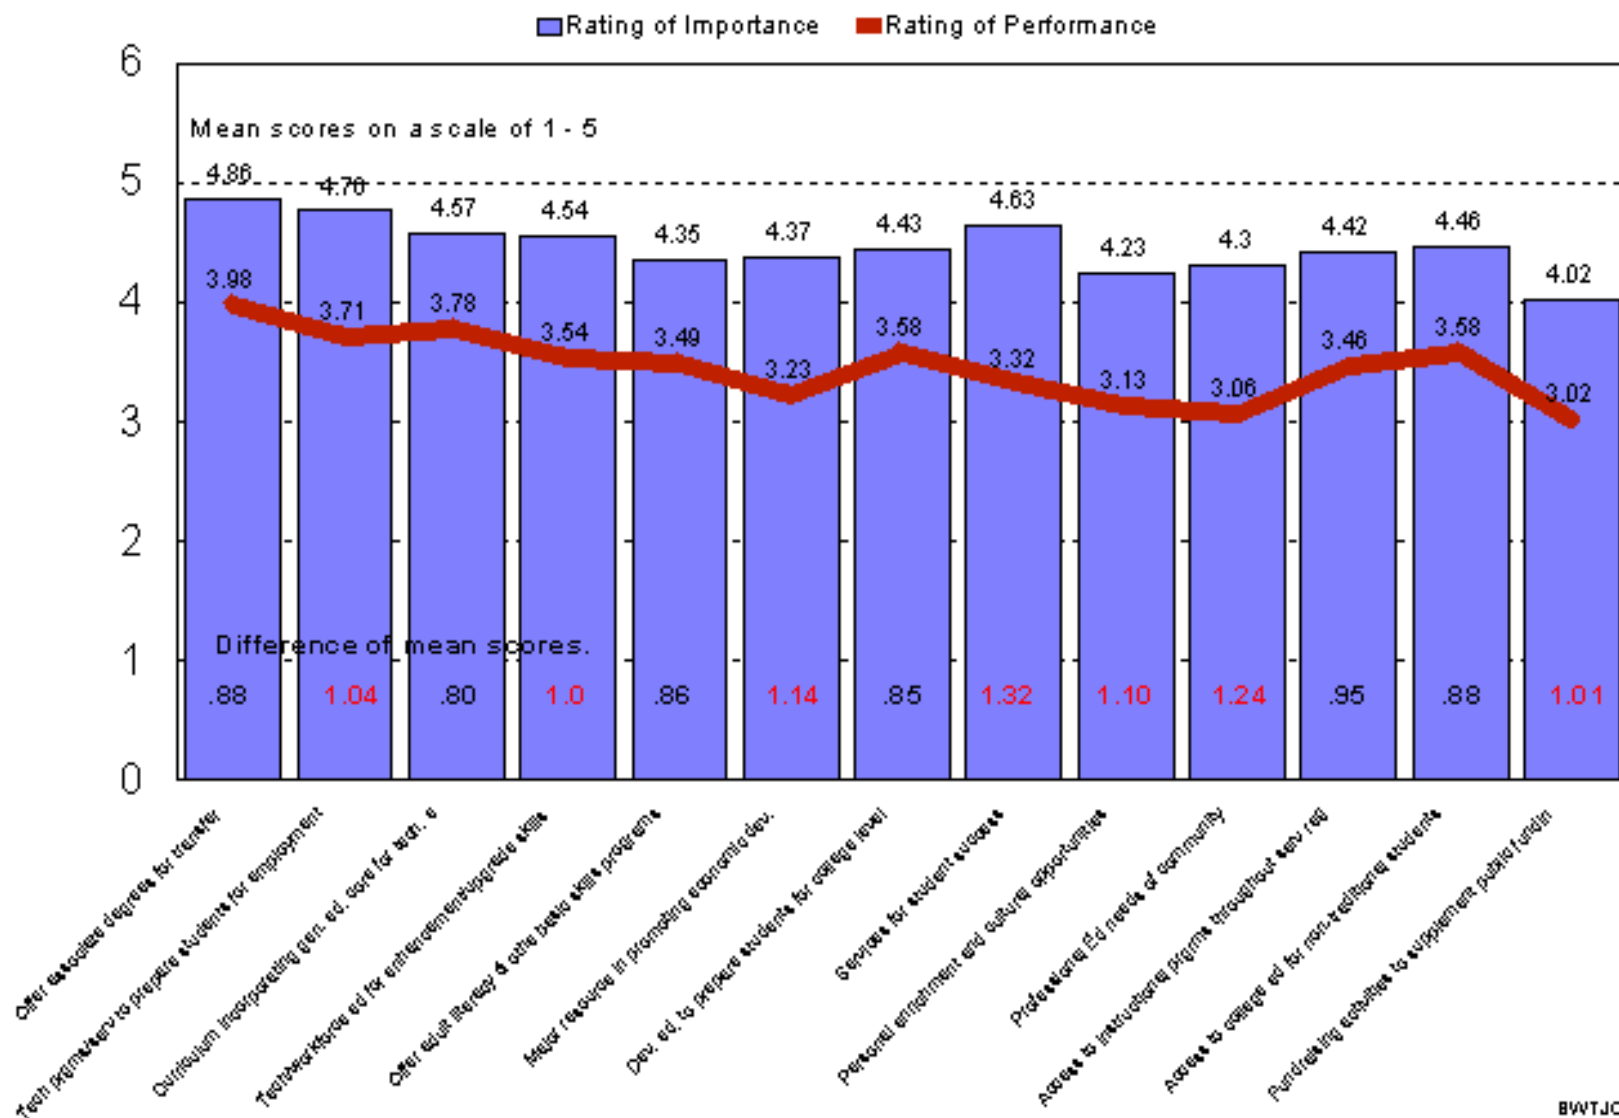

Strategic Planning Survey for Review of SWTJC's Mission

All Responses (N=425)

Strategic Planning Survey for Review of SWTJC's Mission Faculty and Staff Responses (N=144)

Strategic Planning Survey for Review of SWTJC's Mission