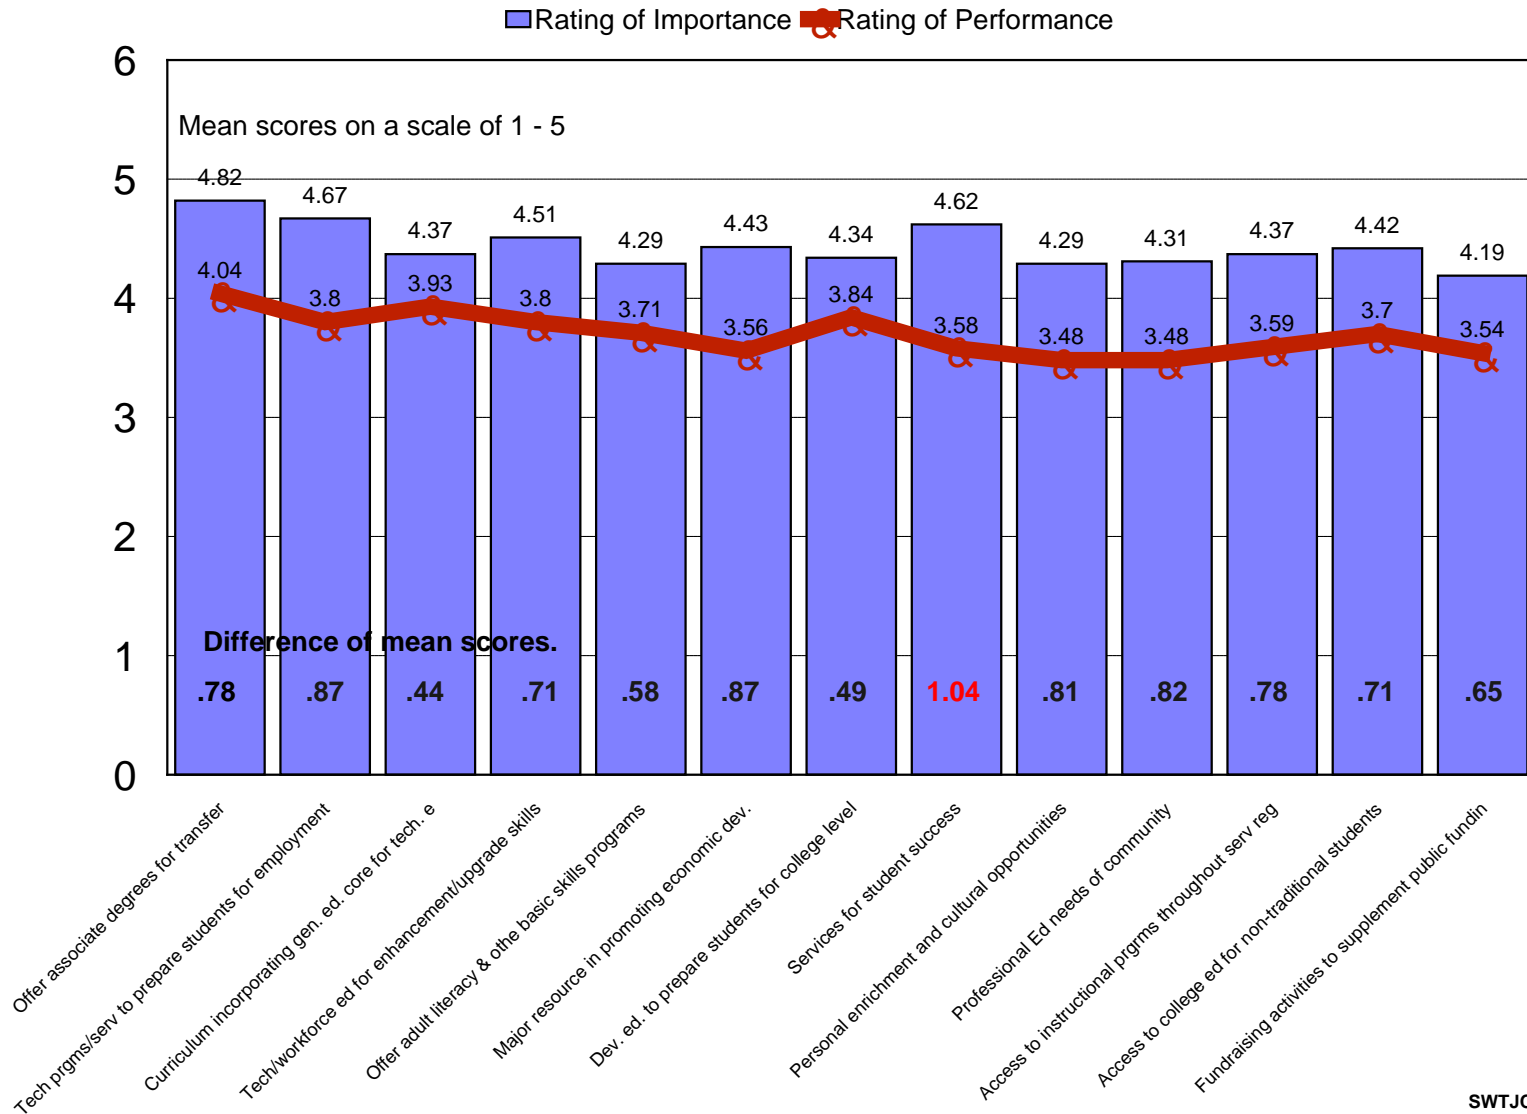

Strategic Planning Survey for Review of SWTJC's Mission

Student Responses (N=163)